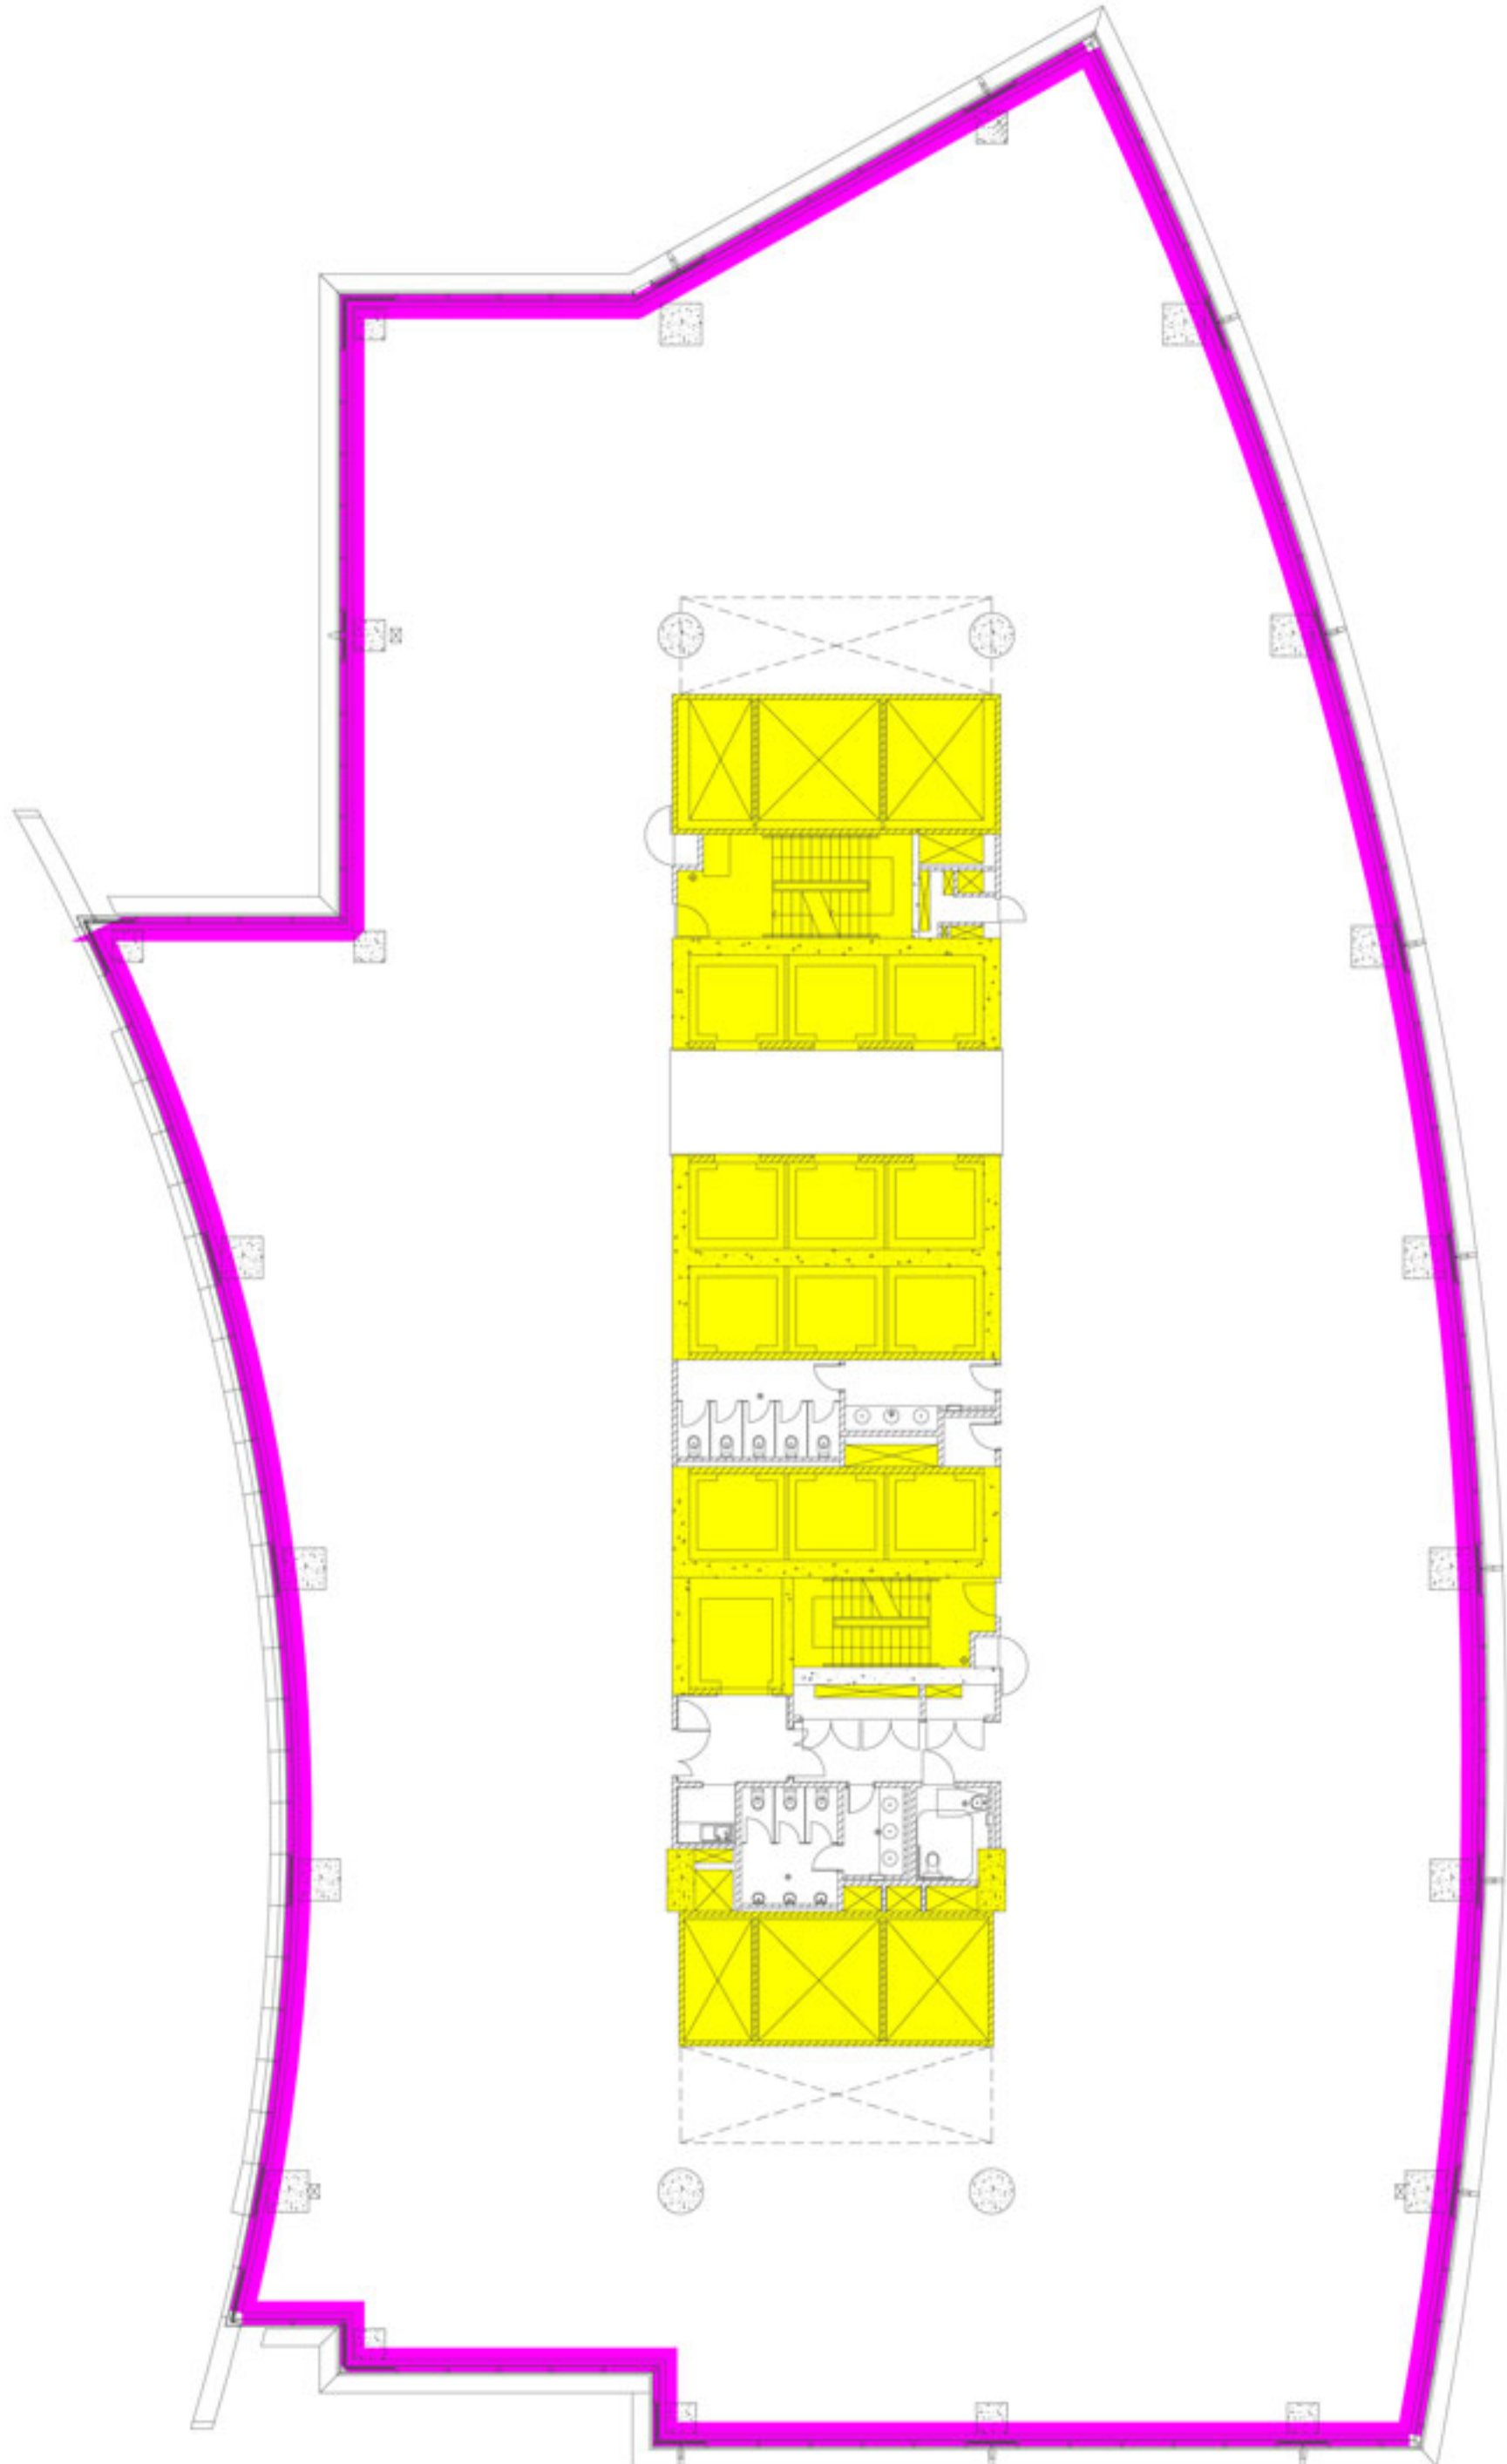

LOCATION OF PREMISES
DUBAI FESTIVAL CITY

FESTIVAL TOWER
FLOOR 10 TO 12 TYPICAL

NOT TO SCALE - ONLY FOR INFORMATION PURPOSES